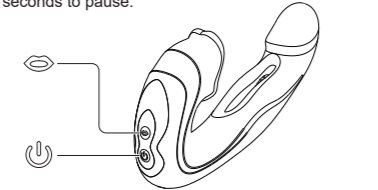

Features

- Press and hold button for 2 seconds to power on/off.
- Quick press button shortly to change the flapping and vibrating modes.
- Quick press button shortly to change the suction modes, press and hold button for 2 seconds to pause.

Note

1. Do not turn on the device when wash.
2. Please do not use it in the water.
3. Suggest to use the device with lubricant for a better experience.
4. Wash after each use with water.
5. Pat dry with a cotton towel and allow to air dry completely.
6. Please charge the device fully before the first use and turn off when not in use. Suggest to charge the device every 6 months when not in use for a long time.

CUSTOMER IS KING